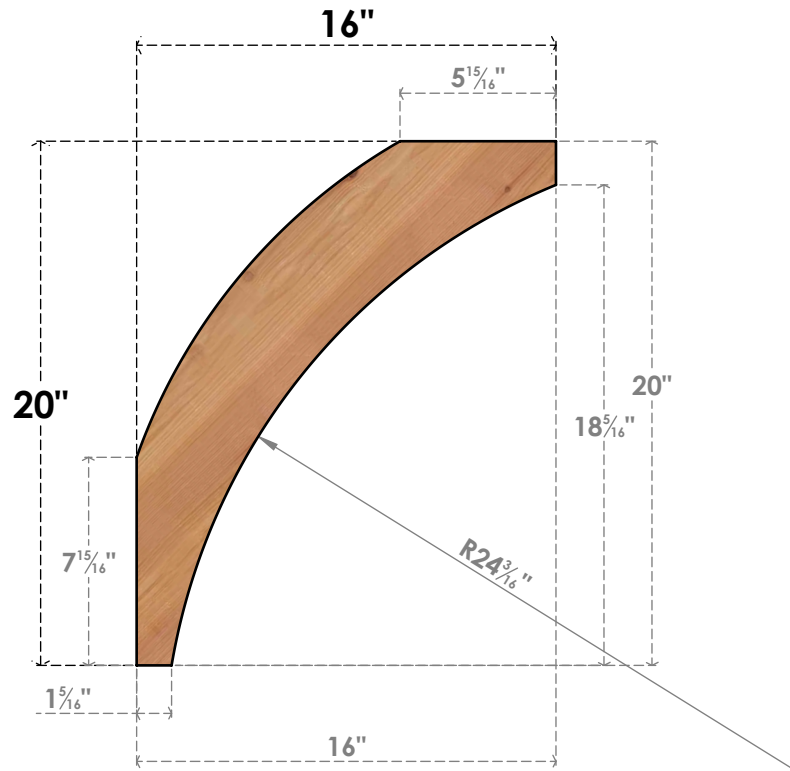

BRC06X16X20THR00SWR

5 1/2"W X 16"D X 20"H THORTON SMOOTH BRACE, WESTERN RED CEDAR

SIDE

FRONT

EKENA MILLWORK
 2300 WEST MAIN ST.
 CLARKSVILLE, TX 75426
 TOLL FREE: 866-607-0453
 WWW.EKENAMILLWORK.COM

NOTES

1. INSTALLATION TO BE COMPLETED IN ACCORDANCE WITH MANUFACTURER'S SPECIFICATIONS.
2. DRAWING MAY NOT BE TO SCALE
3. THIS DRAWING IS INTENDED FOR DESIGN AND PLANNING PURPOSES ONLY.
4. ALL INFORMATION CONTAINED HEREIN WAS CURRENT AT THE TIME OF DEVELOPMENT BUT MUST BE REVIEWED AND APPROVED BY THE PRODUCT MANUFACTURER TO BE CONSIDERED ACCURATE.
5. PRODUCTS ARE NOT KILN DRIED. THIS ITEM IS UNIQUE AND WILL CONTAIN THE NATURAL VARIATIONS THAT THE WOOD SPECIES OFFERS. THIS MAY RESULT IN VARIATIONS UP TO 1/4"