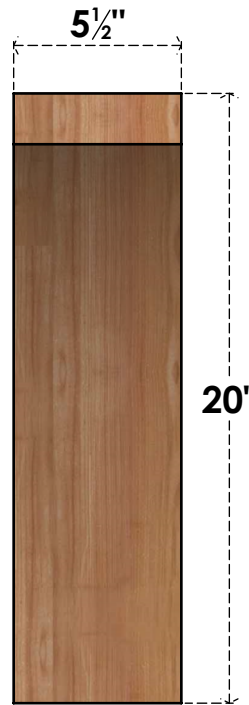

BRC06X16X20THR00SWR

5 1/2"W X 16"D X 20"H THORTON SMOOTH BRACE, WESTERN RED CEDAR

SIDE

FRONT

EKENA MILLWORK
 2300 WEST MAIN ST.
 CLARKSVILLE, TX 75426
 TOLL FREE: 866-607-0453
 WWW.EKENAMILLWORK.COM

NOTES

1. INSTALLATION TO BE COMPLETED IN ACCORDANCE WITH MANUFACTURER'S SPECIFICATIONS.
2. DRAWING MAY NOT BE TO SCALE
3. THIS DRAWING IS INTENDED FOR DESIGN AND PLANNING PURPOSES ONLY.
4. ALL INFORMATION CONTAINED HEREIN WAS CURRENT AT THE TIME OF DEVELOPMENT BUT MUST BE REVIEWED AND APPROVED BY THE PRODUCT MANUFACTURER TO BE CONSIDERED ACCURATE.
5. PRODUCTS ARE NOT KILN DRIED. THIS ITEM IS UNIQUE AND WILL CONTAIN THE NATURAL VARIATIONS THAT THE WOOD SPECIES OFFERS. THIS MAY RESULT IN VARIATIONS UP TO 1/4"